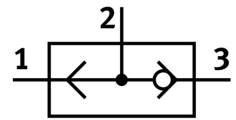

OR module OS-2-R-M5

Part number: 7423

FESTO

[PDF](#) General operating condition

Data sheet

Feature	Value
Valve function	OR function
Pneumatic connection 1	PK-4
Pneumatic connection 2	PK-4
Type of mounting	With through-hole
Operating pressure	0.001 bar ... 6 bar
Symbol	00991517
LABS (PWIS) conformity	VDMA24364-B2-L
Pneumatic connection 3	PK-4