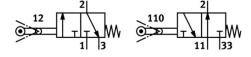

Pneumatic limit valve RWN/O-3-1/8-B

Part number: 9694

FESTO

[PDF General operating condition](#)

Data sheet

Feature	Value
Valve function	3/2, open/closed, monostable
Standard nominal flow rate	120 l/min
Pneumatic working port	G1/8
Operating pressure	-0.95 bar ... 8 bar
Symbol	00991835
LABS (PWIS) conformity	VDMA24364-B2-L