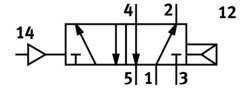

Pneumatic valve VUWS-L30-M52-A-G38

Part number: 575600

FESTO

[PDF](#) General operating condition

Data sheet

Feature	Value
Valve function	5/2, monostable
Actuation type	Pneumatic
Valve size	31 mm
Standard nominal flow rate	2300 l/min
Pneumatic working port	G3/8
Operating pressure	0.25 MPa ... 1 MPa
Operating pressure	2.5 bar ... 10 bar
Structural design	Piston gate valve
Reset method	Pneumatic spring
Certification	c UL us - Recognized (OL)
Nominal width	9.4 mm
Exhaust air function	With flow control option
Sealing principle	Soft
Mounting position	Any
Manual override	None
Type of control	Direct
Pilot air supply port	Internal
Flow direction	Non-reversible
Symbol	00991048
Lap	Overlap
Pilot pressure MPa	0.25 MPa ... 1 MPa
Pilot pressure	2.5 bar ... 10 bar
Switching time off	59 ms
On switching time	24 ms
Explosion prevention and protection	Observe the information on the certificate Zone 1 (ATEX) Zone 2 (ATEX) Zone 21 (ATEX) Zone 22 (ATEX)
Operating medium	Compressed air as per ISO 8573-1:2010 [7:4:4]
Information on operating and pilot media	Operation with oil lubrication possible (required for further use)
Vibration resistance	Transport application test with severity level 2 as per FN 942017-4 and EN 60068-2-6
Shock resistance	Shock test with severity level 2 as per FN 942017-5 and EN 60068-2-27
Corrosion resistance class (CRC)	2 - Moderate corrosion stress
LABS (PWIS) conformity	VDMA24364-B1/B2-L
Temperature of medium	-10 °C ... 60 °C