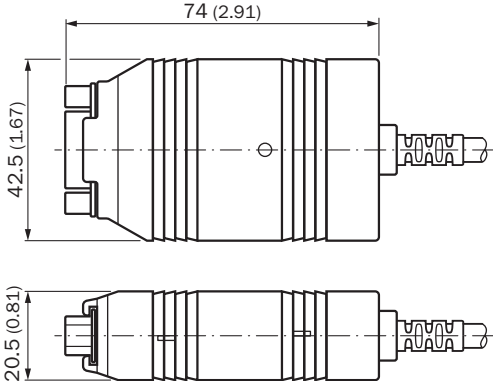

## Detailed technical data

### Technical specifications

<b>Accessory family</b>	Bus adapter
<b>Connection type head A</b>	Male connector, D-Sub, 9-pin, straight
<b>Signal type</b>	CAN
<b>Data format</b>	≤ 1 Mbit/s
<b>Current loading</b>	200 mA
<b>Operating temperature</b>	-40 °C ... +85 °C
<b>Enclosure rating</b>	IP20 IP20
<b>Dimensions (W x H x L)</b>	42.5 mm x 20.5 mm x 74 mm
<b>Description</b>	CAN-USB Adapter to connect MLS with a PC

Dimensional drawing (Dimensions in mm (inch))