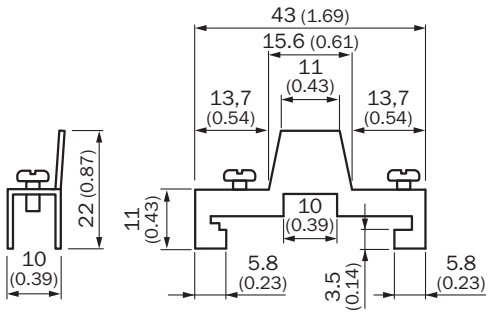

Dimensional drawing (Dimensions in mm (inch))