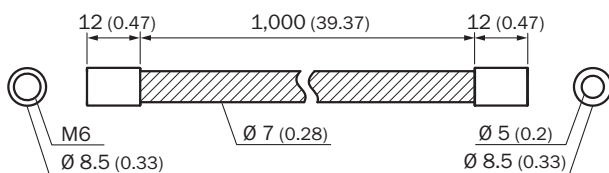

Dimensional drawing (Dimensions in mm (inch))