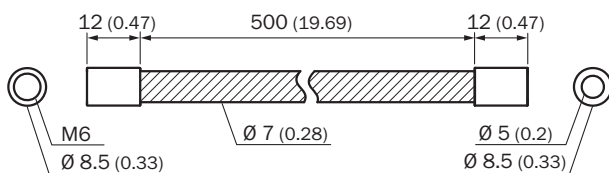

Dimensional drawing (Dimensions in mm (inch))