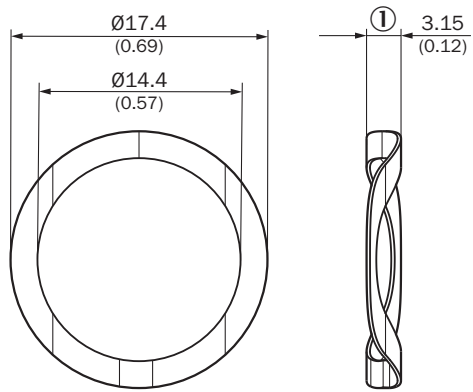

Dimensional drawing (Dimensions in mm (inch))

Corrugated spring washer

① Free height