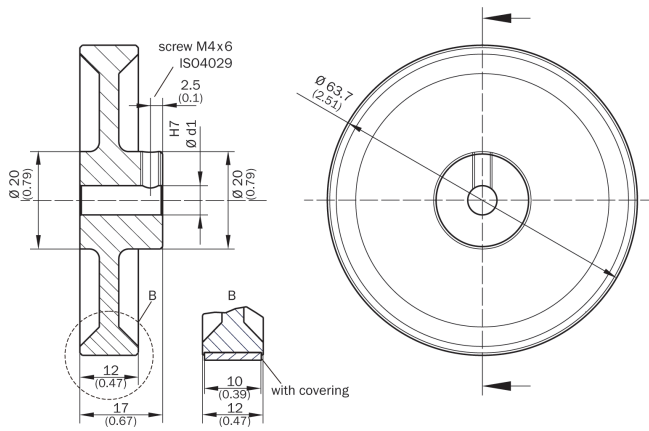

ETIM 6.0	EC002179
ETIM 7.0	EC002179
ETIM 8.0	EC002179
UNSPSC 16.0901	25191839

Dimensional drawing (Dimensions in mm (inch))