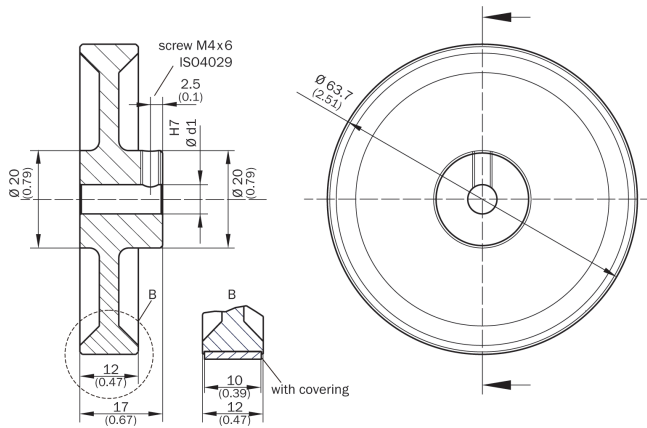

BEF-MR10200AK

SICK
Sensor Intelligence.

Ordering information

Type	Part no.
BEF-MR10200AK	4084737

Other models and accessories → www.sick.com/

Detailed technical data

Technical specifications

Accessory group	Other mounting accessories
Accessory family	Measuring wheels and measuring wheel systems
Description	Aluminum measuring wheel with cross-knurled surface for 10 mm solid shaft, circumference 200 mm
Weight	60 g
Circumference	200 mm
Bore diameter	10 mm
Surface	Cross knurled aluminium
Ambient operating temperature	-30 °C ... +80 °C
Measuring surface	Cardboard Wood Textiles Vulcanized Rubber Soft plastic
Moment of inertia	310 gcm ²

ETIM 7.0	EC002179
ETIM 8.0	EC002179
UNSPSC 16.0901	25191839

Dimensional drawing (Dimensions in mm (inch))

SICK AT A GLANCE

SICK is one of the leading manufacturers of intelligent sensors and sensor solutions for industrial applications. A unique range of products and services creates the perfect basis for controlling processes securely and efficiently, protecting individuals from accidents and preventing damage to the environment.