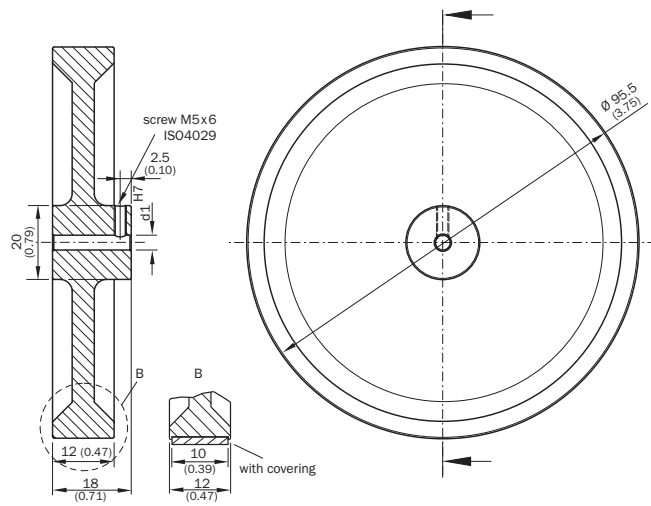

ETIM 6.0	EC002179
ETIM 7.0	EC002179
ETIM 8.0	EC002179
UNSPSC 16.0901	25191839

Dimensional drawing (Dimensions in mm (inch))