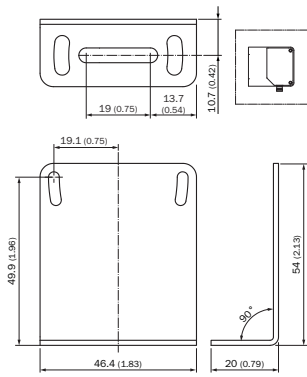

BEF-OD1-A

SICK
Sensor Intelligence.

Ordering information

Type	Part no.
BEF-OD1-A	5328343

Other models and accessories → www.sick.com/

Detailed technical data

Technical specifications

Accessory group	Mounting brackets and plates
Accessory family	Mounting brackets
Material	Stainless steel
Description	Mounting bracket, for wall installation, no alignment bracket

Dimensional drawing (Dimensions in mm (inch))

SICK AT A GLANCE

SICK is one of the leading manufacturers of intelligent sensors and sensor solutions for industrial applications. A unique range of products and services creates the perfect basis for controlling processes securely and efficiently, protecting individuals from accidents and preventing damage to the environment.