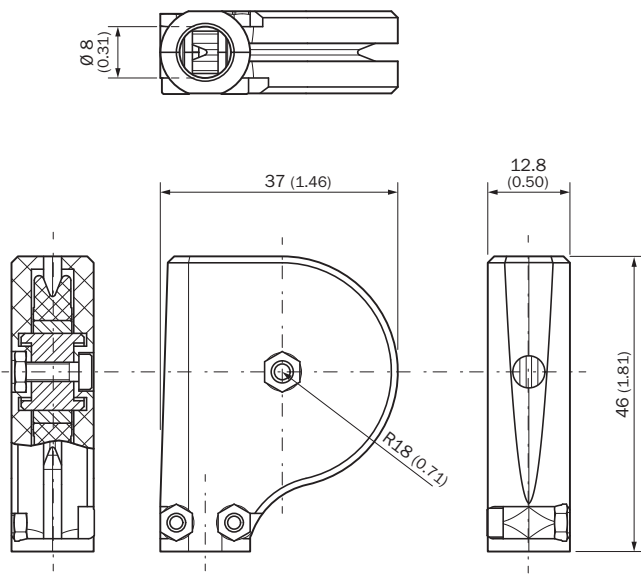

BEF-V080-R

SICK
Sensor Intelligence.

Ordering information

Type	Part no.
BEF-V080-R	5350837

Other models and accessories → www.sick.com/

Detailed technical data

Technical specifications

Accessory group	Other mounting accessories
Accessory family	Others
Description	Wire rope deflection roller for VarioLine wire draw encoder: BCV*, PFV*, MRA-V080. Can be retrofitted.

Dimensional drawing (Dimensions in mm (inch))

SICK AT A GLANCE

SICK is one of the leading manufacturers of intelligent sensors and sensor solutions for industrial applications. A unique range of products and services creates the perfect basis for controlling processes securely and efficiently, protecting individuals from accidents and preventing damage to the environment.