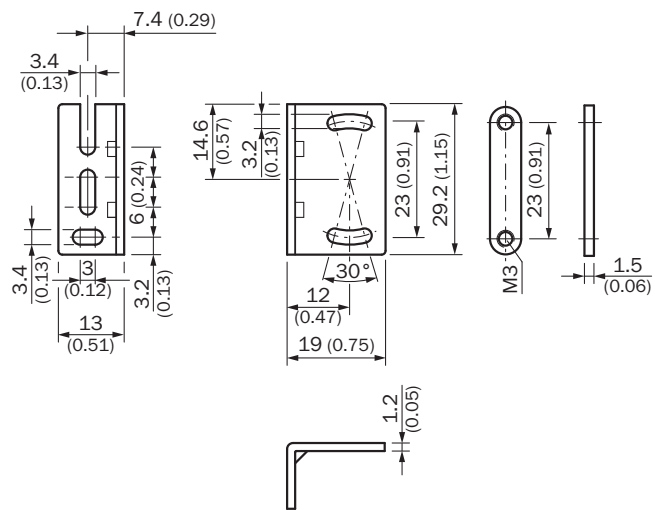

Dimensional drawing (Dimensions in mm (inch))