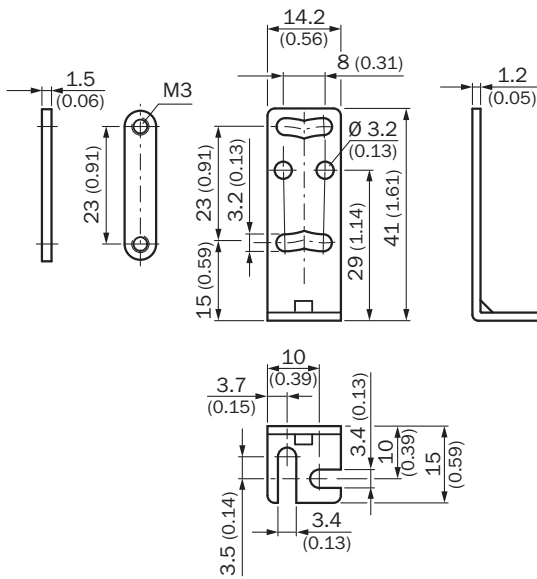

Dimensional drawing (Dimensions in mm (inch))