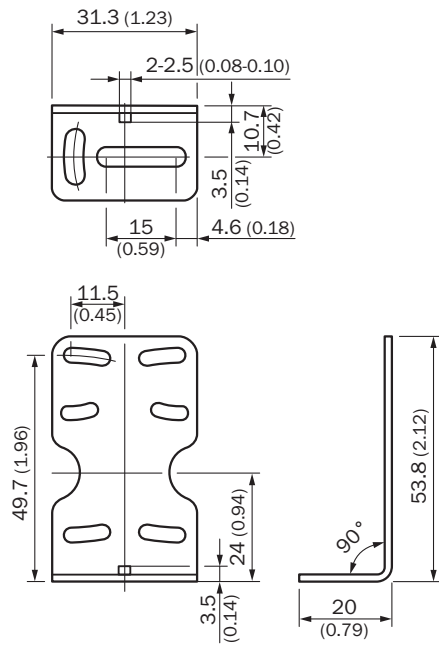

BEF-W190

SICK
Sensor Intelligence.

Ordering information

Type	Part no.
BEF-W190	5311362

Other models and accessories → www.sick.com/

Detailed technical data

Technical specifications

Accessory group	Mounting brackets and plates
Accessory family	Mounting brackets
Material	Steel, zinc coated
Items supplied	Mounting hardware included
Description	Mounting bracket

Dimensional drawing (Dimensions in mm (inch))

SICK AT A GLANCE

SICK is one of the leading manufacturers of intelligent sensors and sensor solutions for industrial applications. A unique range of products and services creates the perfect basis for controlling processes securely and efficiently, protecting individuals from accidents and preventing damage to the environment.