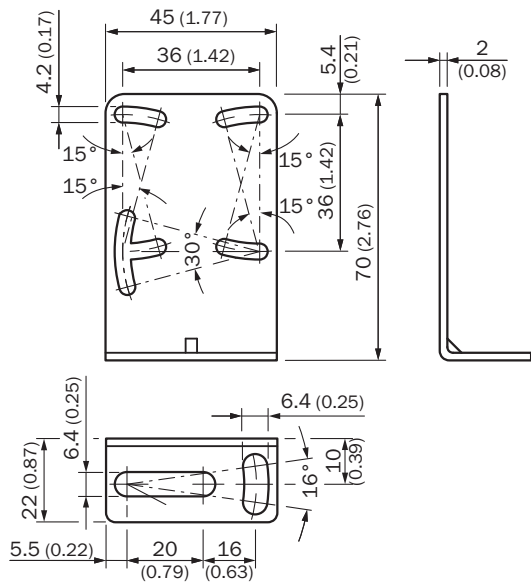

BEF-W250

SICK
Sensor Intelligence.

Ordering information

| Type | Part no. |
|----------|----------|
| BEF-W250 | 5305850 |

Other models and accessories → www.sick.com/

Detailed technical data

Technical specifications

| | |
|-------------------------|------------------------------|
| Accessory group | Mounting brackets and plates |
| Accessory family | Mounting brackets |
| Suitable for | W250-2 |
| Material | Steel, zinc coated |
| Items supplied | Mounting hardware included |
| Description | Mounting bracket |

Dimensional drawing (Dimensions in mm (inch))

SICK AT A GLANCE

SICK is one of the leading manufacturers of intelligent sensors and sensor solutions for industrial applications. A unique range of products and services creates the perfect basis for controlling processes securely and efficiently, protecting individuals from accidents and preventing damage to the environment.