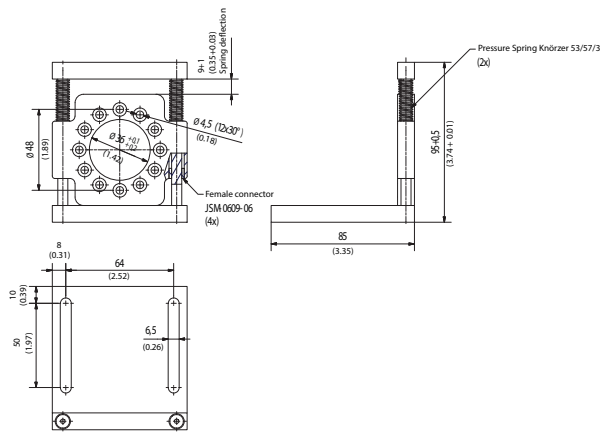

Dimensional drawing (Dimensions in mm (inch))