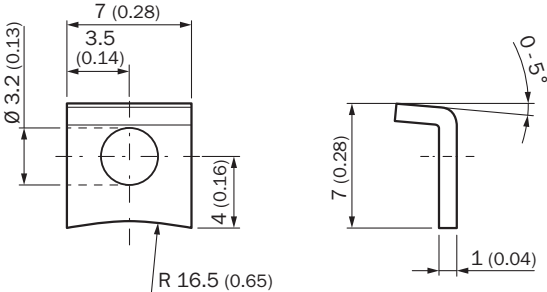

Dimensional drawing (Dimensions in mm (inch))