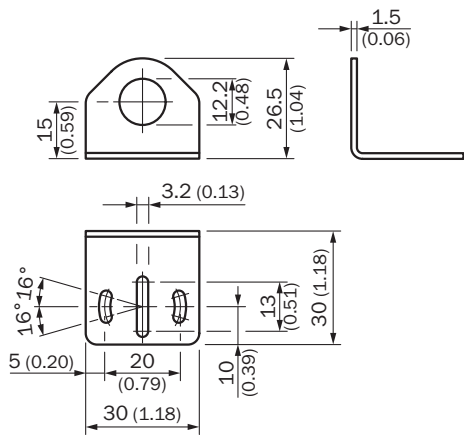

BEF-WN-M12

SICK
Sensor Intelligence.

Ordering information

Type	Part no.
BEF-WN-M12	5308447

Other models and accessories → www.sick.com/

Detailed technical data

Technical specifications

Accessory group	Mounting brackets and plates
Accessory family	Mounting brackets
Material	Steel, zinc coated
Items supplied	Without mounting hardware
Description	Mounting bracket for M12 sensors
Specialty	Right angle

Dimensional drawing (Dimensions in mm (inch))

SICK AT A GLANCE

SICK is one of the leading manufacturers of intelligent sensors and sensor solutions for industrial applications. A unique range of products and services creates the perfect basis for controlling processes securely and efficiently, protecting individuals from accidents and preventing damage to the environment.