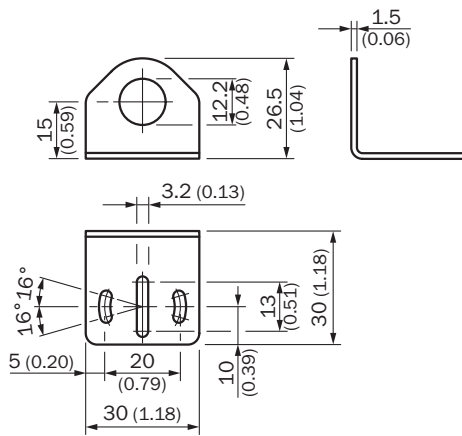

BEF-WN-M12N

SICK
Sensor Intelligence.

Ordering information

Type	Part no.
BEF-WN-M12N	5320949

Other models and accessories → www.sick.com/

Detailed technical data

Technical specifications

Accessory group	Mounting brackets and plates
Accessory family	Mounting brackets
Material	Stainless steel
Items supplied	Without mounting hardware
Description	Mounting bracket for M12 housing

Dimensional drawing (Dimensions in mm (inch))

SICK AT A GLANCE

SICK is one of the leading manufacturers of intelligent sensors and sensor solutions for industrial applications. A unique range of products and services creates the perfect basis for controlling processes securely and efficiently, protecting individuals from accidents and preventing damage to the environment.