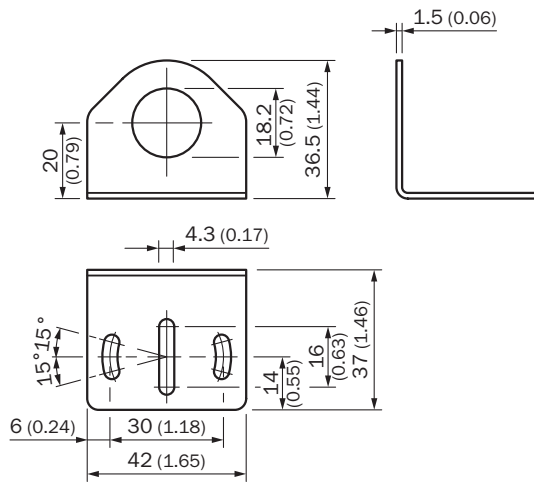

BEF-WN-M18N

SICK
Sensor Intelligence.

Ordering information

Type	Part no.
BEF-WN-M18N	5320947

Other models and accessories → www.sick.com/

Detailed technical data

Technical specifications

Accessory group	Mounting brackets and plates
Accessory family	Mounting brackets
Material	Stainless steel
Items supplied	Without mounting hardware
Description	Mounting bracket for M18 sensors

Dimensional drawing (Dimensions in mm (inch))

SICK AT A GLANCE

SICK is one of the leading manufacturers of intelligent sensors and sensor solutions for industrial applications. A unique range of products and services creates the perfect basis for controlling processes securely and efficiently, protecting individuals from accidents and preventing damage to the environment.