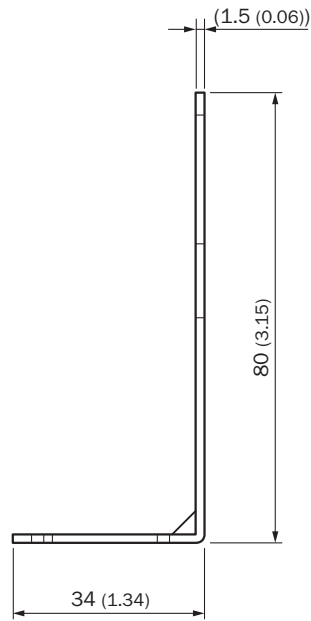

Dimensional drawing (Dimensions in mm (inch))