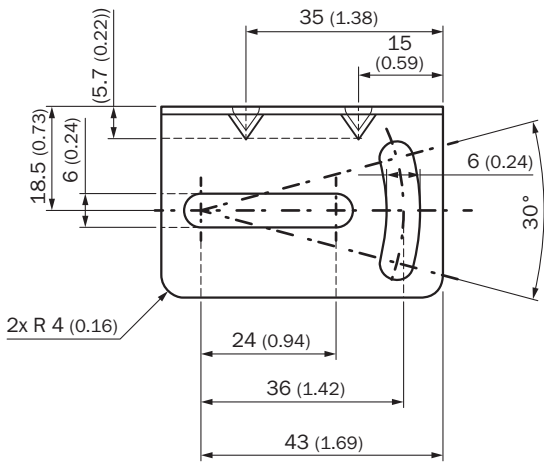

BEF-WN-OD2000-B

SICK
Sensor Intelligence.

Illustration may differ

Ordering information

Type	Part no.
BEF-WN-OD2000-B	5346060

Other models and accessories → www.sick.com/

Detailed technical data

Technical specifications

Dimensional drawing (Dimensions in mm (inch))

SICK AT A GLANCE

SICK is one of the leading manufacturers of intelligent sensors and sensor solutions for industrial applications. A unique range of products and services creates the perfect basis for controlling processes securely and efficiently, protecting individuals from accidents and preventing damage to the environment.