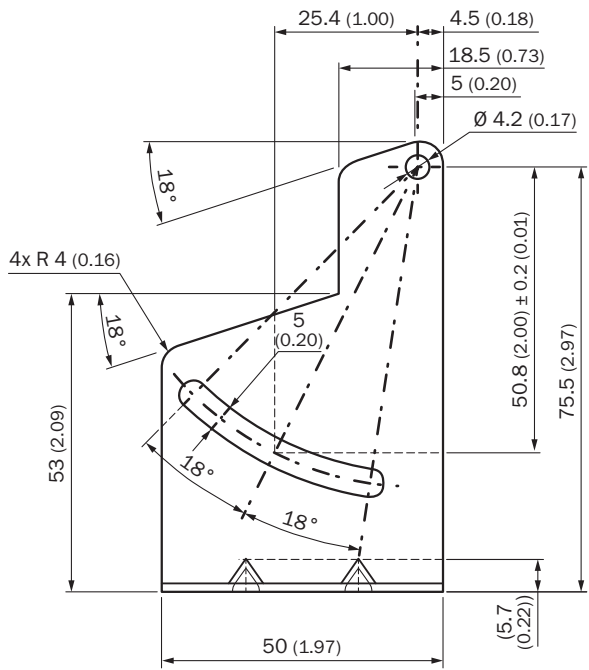

BEF-WN-OD2000-B

SICK
Sensor Intelligence.

Illustration may differ

Ordering information

Type	Part no.
BEF-WN-OD2000-B	5346060

Other models and accessories → www.sick.com/

Detailed technical data

Technical specifications

Dimensional drawing (Dimensions in mm (inch))

SICK AT A GLANCE

SICK is one of the leading manufacturers of intelligent sensors and sensor solutions for industrial applications. A unique range of products and services creates the perfect basis for controlling processes securely and efficiently, protecting individuals from accidents and preventing damage to the environment.