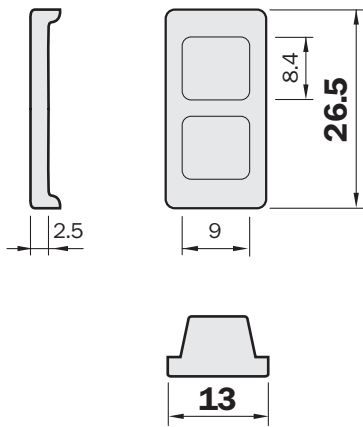

Dimensional drawing (Dimensions in mm (inch))