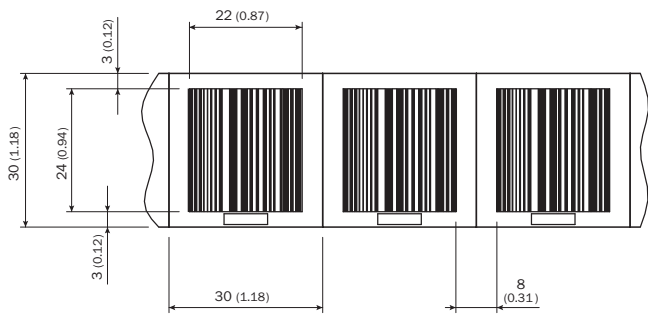

Bar code tape

Ordering information

Type	Part no.
Bar code tape	5324069

Other models and accessories → www.sick.com/

Detailed technical data

Technical specifications

Accessory group	Codes
Accessory family	Positioning codes
Description	30 mm, height: 30 mm, measuring range: 0 m ... 20 m

Dimensional drawing (Dimensions in mm (inch))

SICK AT A GLANCE

SICK is one of the leading manufacturers of intelligent sensors and sensor solutions for industrial applications. A unique range of products and services creates the perfect basis for controlling processes securely and efficiently, protecting individuals from accidents and preventing damage to the environment.