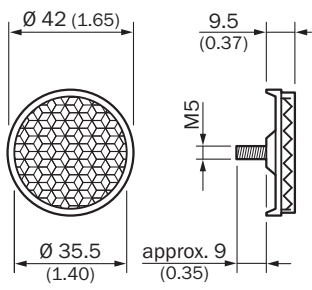

## Ordering information

Type	Part no.
C42-2	5324281

Other models and accessories → [www.sick.com/](http://www.sick.com/)

## Detailed technical data

### Technical specifications

<b>Accessory group</b>	Reflectors
<b>Accessory family</b>	Round
<b>Description</b>	Round, M5x9 threaded bolt
<b>Diameter</b>	42 mm
<b>Reflective area</b>	35.5 mm
<b>Mounting system type</b>	Screw-on, mounting pin M5x9 mm
<b>Ambient operating temperature</b>	-20 °C ... +65 °C
<b>Material</b>	PMMA/ABS
<b>Items supplied</b>	Hex nut, washer

## Dimensional drawing (Dimensions in mm (inch))