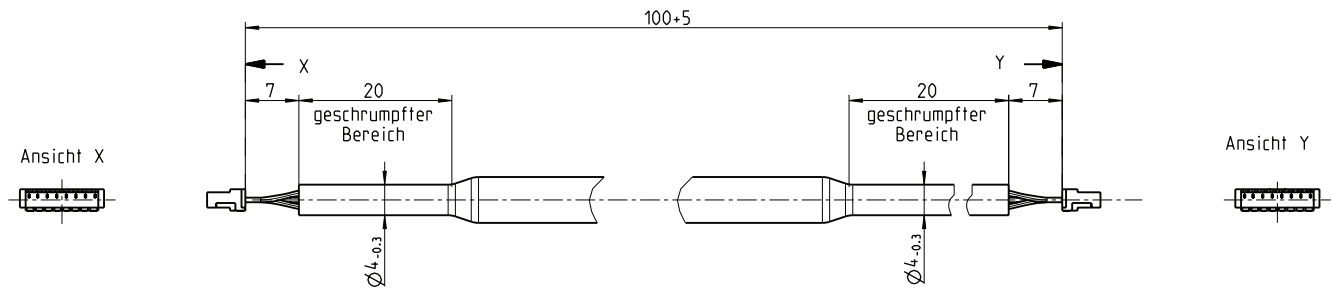

DDL-OJ08-GOM1XB6

Sensor/actuator cable

SICK
Sensor Intelligence.

Ordering information

Type	Part no.
DDL-0J08-G0M1XB6	2117842

Other models and accessories → www.sick.com/Sensor_actuator_cable

Detailed technical data

Technical specifications

Connection type head A	Female connector, JST, 8-pin, straight
Connection type head B	Female connector, JST, 8-pin, straight
Cable	0.1 m, 8-wire
Conductor cross section	0.15 mm ²
Shielding	Unshielded
Signal type	HIPERFACE®

Dimensional drawing (Dimensions in mm (inch))

PIN assignment

Stecker Pos.100 Connector pos.100	Farbe/color	Stecker Pos.220 Connector pos.220
1	rot/red	1
2	weiß/white	2
3	braun/brown	3
4	rosa/pink	4
5	schwarz/black	5
6	blau/blue	6
7	grau/grey	7
8	grün/green	8