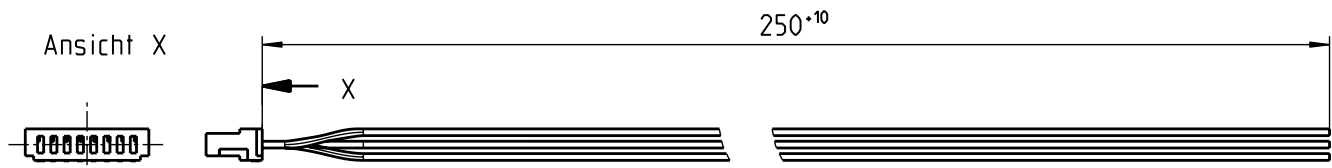

DOL-0J08-G0M2XB6S10

Sensor/actuator cable

SICK
Sensor Intelligence.

Ordering information

Type	Part no.
DOL-0J08-G0M2XB6S10	2114221

Other models and accessories → www.sick.com/Sensor_actuator_cable

Detailed technical data

Technical specifications

Connection type head A	Female connector, JST, 8-pin, straight
Connection type head B	Flying leads
Cable	0.25 m, 8-wire
Conductor cross section	0.15 mm ²
Shielding	Unshielded
Signal type	HIPERFACE®
Specialty	Without heat-shrink tubing, without partial stripping, length 0.25 m

Dimensional drawing (Dimensions in mm (inch))

Farbe/color	Steckerleiste/ connector female Pos. 100
rot/red	1
weiss/white	2
braun/brown	3
rosa/pink	4
schwarz/black	5
blau/blue	6
grau/grey	7
gruen/green	8