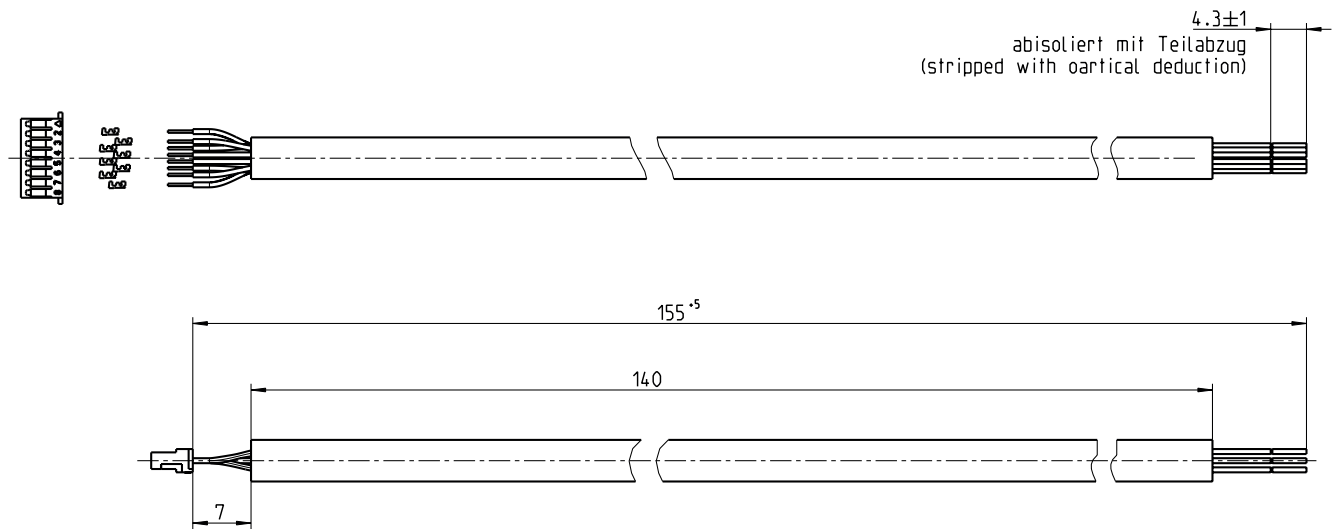

DOL-0J08-G0M2XS13

Sensor/actuator cable

SICK
Sensor Intelligence.

Ordering information

Type	Part no.
DOL-0J08-G0M2XS13	2112900

Other models and accessories → www.sick.com/Sensor_actuator_cable

Detailed technical data

Technical specifications

Connection type head A	Female connector, JST, 8-pin, straight
Connection type head B	Flying leads
Cable	0.2 m, 8-wire
Conductor cross section	0.15 mm ²
Shielding	Unshielded
Signal type	HIPERFACE®
Specialty	With eloksil tube, length 155 mm, wires copper blank

Dimensional drawing (Dimensions in mm (inch))

PIN assignment

Farbe/color	Steckerleiste/ connector female Pos. 100/8-polig
rot/red	1
weiss/white	2
braun/brown	3
rosa/pink	4
schwarz/black	5
blau/blue	6
grau/grey	7
gruen/green	8