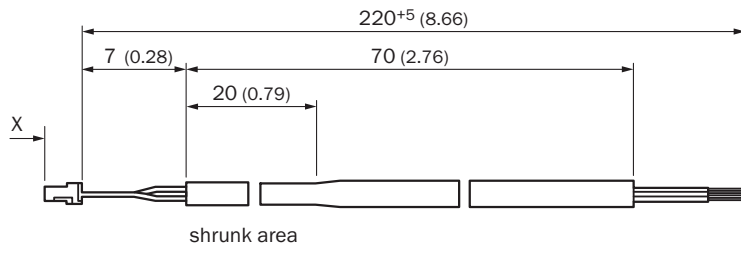

Dimensional drawing (Dimensions in mm (inch))