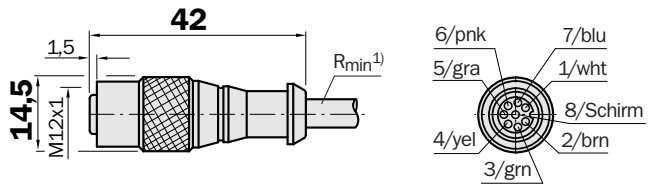

Dimensional drawing (Dimensions in mm (inch))