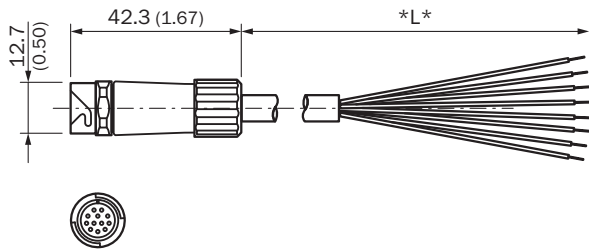

### Technical specifications

<b>Connection type head A</b>	Female connector, M12, 12-pin, straight
<b>Connection type head B</b>	Flying leads
<b>Cable</b>	10 m, 12-wire, PVC
<b>Jacket material</b>	PVC
<b>Cable diameter</b>	12 mm
<b>Shielding</b>	Shielded
<b>Signal type</b>	Sensor/actuator cable

## Dimensional drawing (Dimensions in mm (inch))

DOL-1212-G05M DOL-1212-G10M DOL-1212-G20M