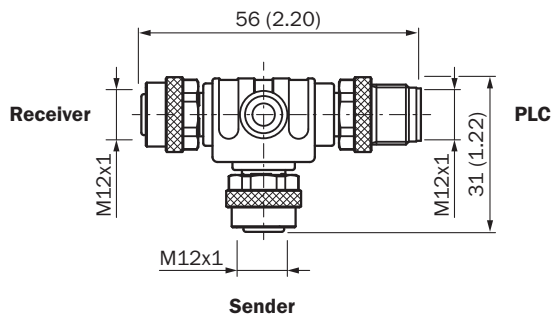

### Technical specifications

|                               |  |
|-------------------------------|--|
| <b>Connection type head A</b> | Female connector, M12, 5-pin, A-coded  |
| <b>Connection type head B</b> | Male connector, M12, 5-pin, A-coded  |
| <b>Connection type head C</b> | Female connector, M12, 5-pin, A-coded  |
| <b>Housing material</b>       | TPU  |
| <b>Housing color</b>          | Black  |
| <b>Locking nut material</b>   | CuZn, nickel-plated brass  |
| <b>Current loading</b>        | ≤ 4 A  |
| <b>Note</b>                   | 5-pin  |
| <b>Operating temperature</b>  | -30 °C ... +90 °C  |
| <b>Enclosure rating</b>       | IP67 <sup>1)</sup>   |
| <b>Description</b>            | T-piece for simultaneous connection to sender and receiver, splits the cable from the control cabinet to the sender and receiver |

Dimensional drawing (Dimensions in mm (inch))

PIN assignment