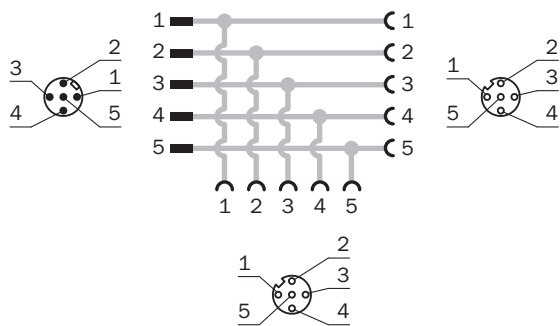

### Technical specifications

|                               |  |
|-------------------------------|--|
| <b>Connection type head A</b> | Female connector, M12, 5-pin, A-coded  |
| <b>Connection type head B</b> | Male connector, M12, 5-pin, A-coded  |
| <b>Connection type head C</b> | Female connector, M12, 5-pin, A-coded  |
| <b>Housing material</b>       | TPU  |
| <b>Housing color</b>          | Black  |
| <b>Locking nut material</b>   | CuZn, nickel-plated brass  |
| <b>Current loading</b>        | ≤ 4 A  |
| <b>Note</b>                   | 5-pin  |
| <b>Operating temperature</b>  | -30 °C ... +90 °C  |
| <b>Enclosure rating</b>       | IP67 <sup>1)</sup>   |
| <b>Description</b>            | T-piece for simultaneous connection to sender and receiver, splits the cable from the control cabinet to the sender and receiver |

<sup>1)</sup> Only in fully locked position with its plugs.

Dimensional drawing (Dimensions in mm (inch))

PIN assignment