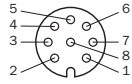

DSC-1208-G02MA

Sensor/actuator cable

SICK
Sensor Intelligence.

Ordering information

Type	Part no.
DSC-1208-G02MA	6064004

Other models and accessories → www.sick.com/Sensor_actuator_cable

Detailed technical data

Technical specifications

Connection type head A	Female connector, M12, 8-pin, straight
Connection type head B	Male connector, M12, 8-pin, straight
Cable	2 m, PUR
Jacket material	PUR
Jacket color	Water blue (RAL 5021)
Enclosure rating	IP65 / IP67

Dimensional drawing (Dimensions in mm (inch))

- ① White/blue
- ② White/brown
- ③ Brown
- ④ Orange
- ⑤ White/green
- ⑥ White/orange
- ⑦ Blue
- ⑧ Green

Connection diagram

- ① White/blue
- ② White/brown
- ③ Brown
- ④ Orange
- ⑤ White/green
- ⑥ White/orange
- ⑦ Blue
- ⑧ Green