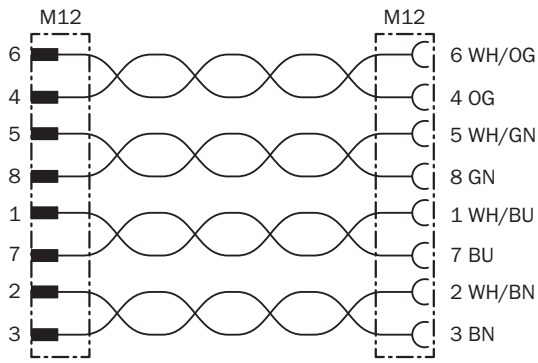

DSC-1208-G02MA

Sensor/actuator cable

SICK
Sensor Intelligence.

Ordering information

Type	Part no.
DSC-1208-G02MA	6064004

Other models and accessories → www.sick.com/Sensor_actuator_cable

Detailed technical data

Technical specifications

Connection type head A	Female connector, M12, 8-pin, straight
Connection type head B	Male connector, M12, 8-pin, straight
Cable	2 m, PUR
Jacket material	PUR
Jacket color	Water blue (RAL 5021)
Enclosure rating	IP65 / IP67

Dimensional drawing (Dimensions in mm (inch))

- ① White/blue
- ② White/brown
- ③ Brown
- ④ Orange
- ⑤ White/green
- ⑥ White/orange
- ⑦ Blue
- ⑧ Green

Connection diagram

- ① White/blue
- ② White/brown
- ③ Brown
- ④ Orange
- ⑤ White/green
- ⑥ White/orange
- ⑦ Blue
- ⑧ Green