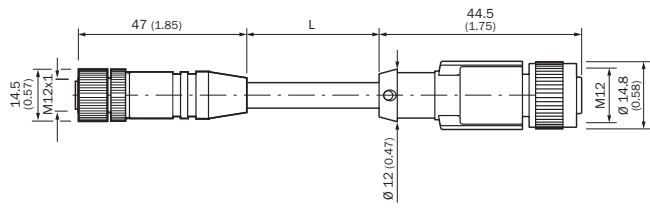

DSC-1208-G02MA

Sensor/actuator cable

SICK
Sensor Intelligence.

Ordering information

Type	Part no.
DSC-1208-G02MA	6064004

Other models and accessories → www.sick.com/Sensor_actuator_cable

Detailed technical data

Technical specifications

Connection type head A	Female connector, M12, 8-pin, straight
Connection type head B	Male connector, M12, 8-pin, straight
Cable	2 m, PUR
Jacket material	PUR
Jacket color	Water blue (RAL 5021)
Enclosure rating	IP65 / IP67

Dimensional drawing (Dimensions in mm (inch))

- ① White/blue
- ② White/brown
- ③ Brown
- ④ Orange
- ⑤ White/green
- ⑥ White/orange
- ⑦ Blue
- ⑧ Green

Connection diagram

- ① White/blue
- ② White/brown
- ③ Brown
- ④ Orange
- ⑤ White/green
- ⑥ White/orange
- ⑦ Blue
- ⑧ Green