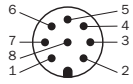

Dimensional drawing (Dimensions in mm (inch))

- ① White/blue
- ② White/brown
- ③ Brown
- ④ Orange
- ⑤ White/green
- ⑥ White/orange
- ⑦ Blue
- ⑧ Green