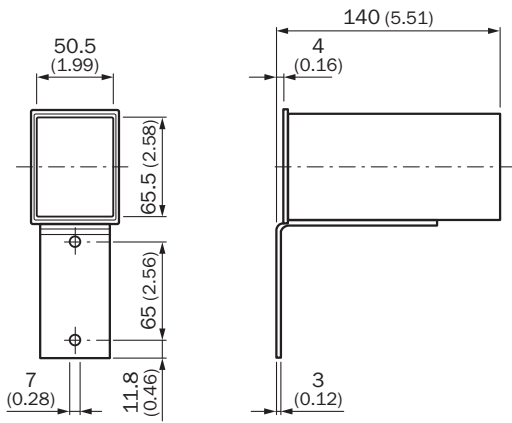

Dimensional drawing (Dimensions in mm (inch))

SICK AT A GLANCE

SICK is one of the leading manufacturers of intelligent sensors and sensor solutions for industrial applications. A unique range of products and services creates the perfect basis for controlling processes securely and efficiently, protecting individuals from accidents and preventing damage to the environment.