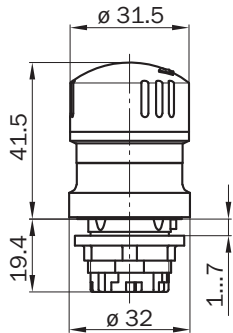

ETIM 5.0	EC002034
ETIM 6.0	EC002034
ETIM 7.0	EC002034
ETIM 8.0	EC002034
UNSPSC 16.0901	39121545

Dimensional drawing (Dimensions in mm (inch))