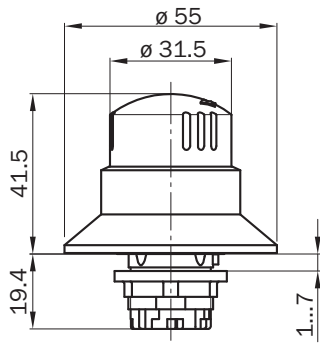

ECLASS 12.0	27371291
ETIM 5.0	EC002034
ETIM 6.0	EC002034
ETIM 7.0	EC002034
ETIM 8.0	EC002034
UNSPSC 16.0901	39121545

Dimensional drawing (Dimensions in mm (inch))