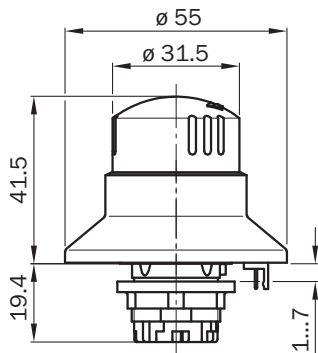

ECLASS 11.0	27371291
ECLASS 12.0	27371291
ETIM 5.0	EC002034
ETIM 6.0	EC002034
ETIM 7.0	EC002034
ETIM 8.0	EC002034
UNSPSC 16.0901	39121545

Dimensional drawing (Dimensions in mm (inch))