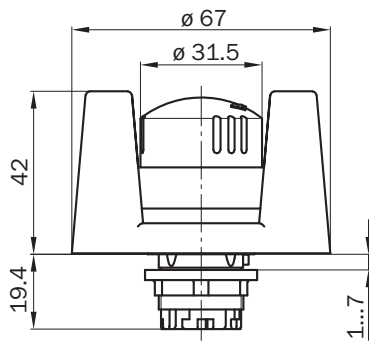

ECLASS 10.0	27371291
ECLASS 11.0	27371291
ECLASS 12.0	27371291
ETIM 5.0	EC002034
ETIM 6.0	EC002034
ETIM 7.0	EC002034
ETIM 8.0	EC002034
UNSPSC 16.0901	39121545

Dimensional drawing (Dimensions in mm (inch))