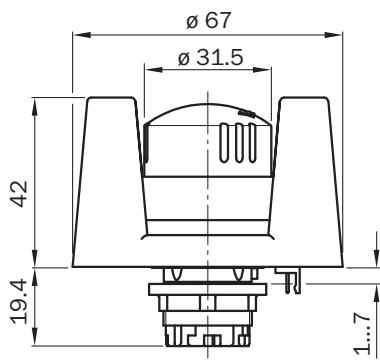

ECLASS 9.0	27371244
ECLASS 10.0	27371291
ECLASS 11.0	27371291
ECLASS 12.0	27371291
ETIM 5.0	EC002034
ETIM 6.0	EC002034
ETIM 7.0	EC002034
ETIM 8.0	EC002034
UNSPSC 16.0901	39121545

Dimensional drawing (Dimensions in mm (inch))