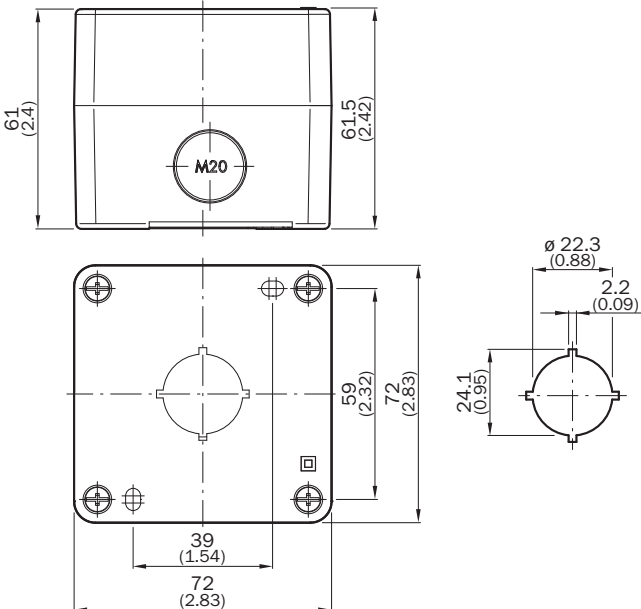

ES21-XS001

SICK
Sensor Intelligence.

Ordering information

Type	Part no.
ES21-XS001	5321175

Other models and accessories → www.sick.com/

Detailed technical data

Technical specifications

Accessory group	Spare parts
Description	Housing without illumination

Dimensional drawing (Dimensions in mm (inch))

SICK AT A GLANCE

SICK is one of the leading manufacturers of intelligent sensors and sensor solutions for industrial applications. A unique range of products and services creates the perfect basis for controlling processes securely and efficiently, protecting individuals from accidents and preventing damage to the environment.