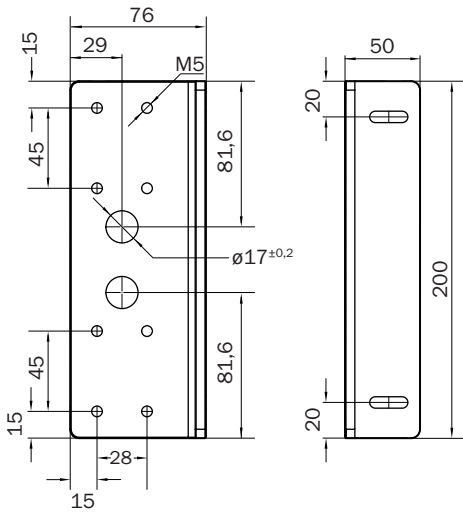

FXL1-XMS1

SICK
Sensor Intelligence.

Ordering information

Type	Part no.
FXL1-XMS1	1122229

Other models and accessories → www.sick.com/

Detailed technical data

Technical specifications

Accessory group	Mounting brackets and plates
Accessory family	Mounting brackets
Material	Aluminum
Packing unit	1 piece
Description	Angled mounting plate, for sensor

Dimensional drawing (Dimensions in mm (inch))

SICK AT A GLANCE

SICK is one of the leading manufacturers of intelligent sensors and sensor solutions for industrial applications. A unique range of products and services creates the perfect basis for controlling processes securely and efficiently, protecting individuals from accidents and preventing damage to the environment.