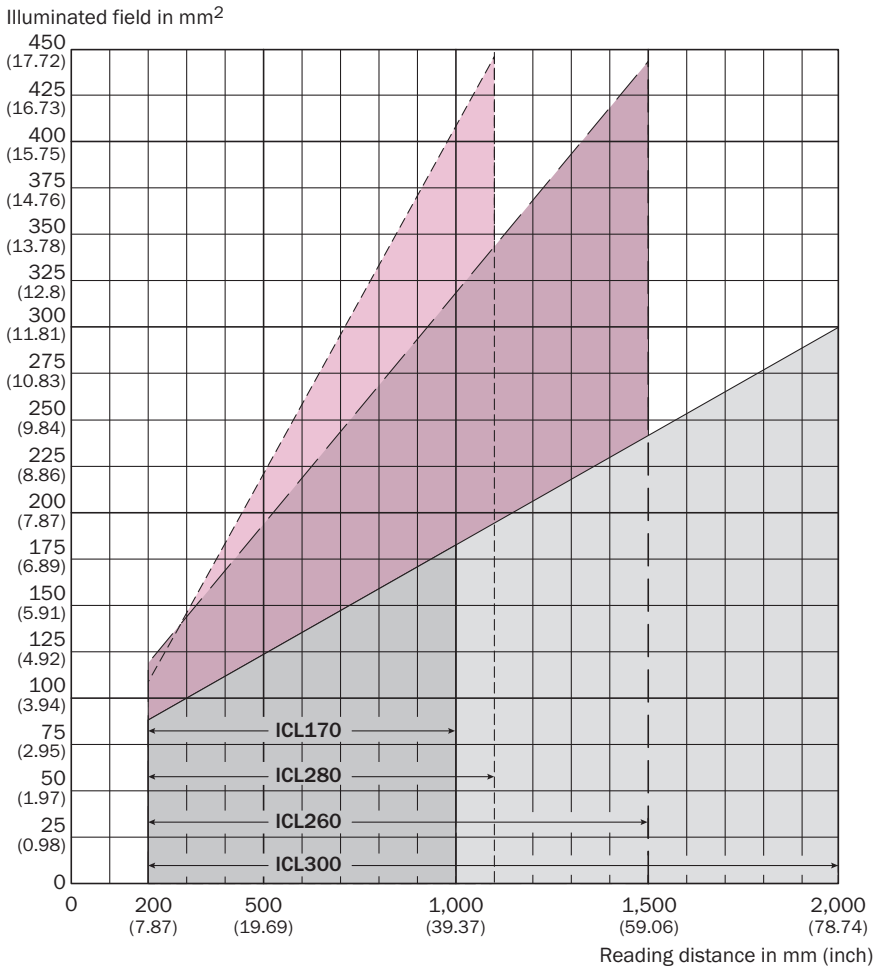

Reading field diagram

- Illuminated field ICL170-F222
- Illuminated field ICL260-F222
- Illuminated field ICL280-F222, ICL280-F202S01
- Illuminated field ICL300-F222, ICL300-F202S01