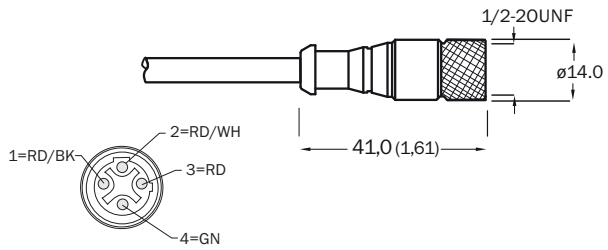

ETIM 7.0	EC003249
ETIM 8.0	EC003249
UNSPSC 16.0901	26121604

Dimensional drawing (Dimensions in mm (inch))