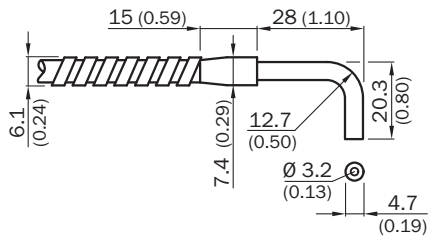

Other models and accessories → www.sick.com/LBS_LIS

Detailed technical data

Features

Device type	Fiber-optic cables
Functional principle	Through-beam system
Functional principle detail	Consisting of a sender and a receiver
Compatible fiber-optic amplifiers	WLL260
Fiber length	900 mm
Fiber material	Glass fiber
Jacket material	Stainless steel

Mechanics/electronics

Weight	97 g
Bend radius, optical fiber cable	19 mm
Ambient operating temperature	-58 °C ... +315 °C

Classifications

ECLASS 5.0	27270905
ECLASS 5.1.4	27270905
ECLASS 6.0	27270905
ECLASS 6.2	27270905
ECLASS 7.0	27270905
ECLASS 8.0	27270905
ECLASS 8.1	27270905
ECLASS 9.0	27270905
ECLASS 10.0	27270905
ECLASS 11.0	27270905
ECLASS 12.0	27270905
ETIM 5.0	EC002651
ETIM 6.0	EC002651
ETIM 7.0	EC002651
ETIM 8.0	EC002651
UNSPSC 16.0901	39121528

Dimensional drawing (Dimensions in mm (inch))

LISA32900, LBSA32900

SICK AT A GLANCE

SICK is one of the leading manufacturers of intelligent sensors and sensor solutions for industrial applications. A unique range of products and services creates the perfect basis for controlling processes securely and efficiently, protecting individuals from accidents and preventing damage to the environment.