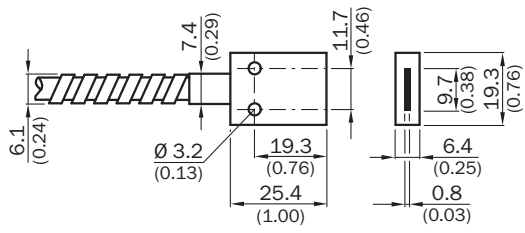

Dimensional drawing (Dimensions in mm (inch))

LISR32900, LBSR32900