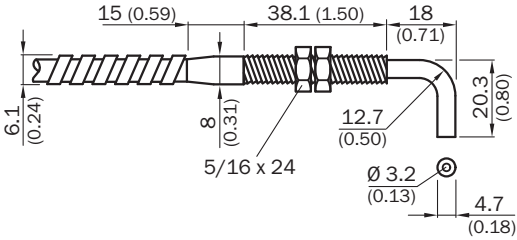

Other models and accessories → www.sick.com/LBS_LIS

Detailed technical data

Features

Device type	Fiber-optic cables
Functional principle	Through-beam system
Functional principle detail	Consisting of a sender and a receiver
Compatible fiber-optic amplifiers	WLL260
Fiber length	1,800 mm
Fiber material	Glass fiber
Jacket material	Stainless steel

Mechanics/electronics

Weight	17 g
Bend radius, optical fiber cable	19 mm
Ambient operating temperature	-58 °C ... +315 °C

Classifications

ECLASS 5.0	27270905
ECLASS 5.1.4	27270905
ECLASS 6.0	27270905
ECLASS 6.2	27270905
ECLASS 7.0	27270905
ECLASS 8.0	27270905
ECLASS 8.1	27270905
ECLASS 9.0	27270905
ECLASS 10.0	27270905
ECLASS 11.0	27270905
ECLASS 12.0	27270905
ETIM 5.0	EC002651
ETIM 6.0	EC002651
ETIM 7.0	EC002651
ETIM 8.0	EC002651
UNSPSC 16.0901	39121528

Dimensional drawing (Dimensions in mm (inch))

LISTA32900, LBSTA32900, LISTA321800

SICK AT A GLANCE

SICK is one of the leading manufacturers of intelligent sensors and sensor solutions for industrial applications. A unique range of products and services creates the perfect basis for controlling processes securely and efficiently, protecting individuals from accidents and preventing damage to the environment.