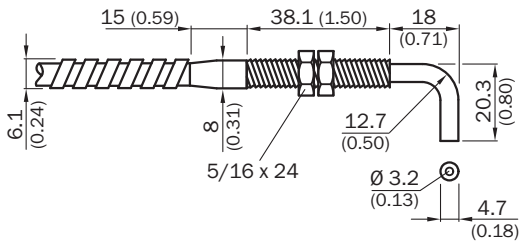

Other models and accessories → www.sick.com/LBS_LIS

Detailed technical data

Features

Device type	Fiber-optic cables
Functional principle	Through-beam system
Functional principle detail	Consisting of a sender and a receiver
Compatible fiber-optic amplifiers	WLL260
Fiber length	900 mm
Fiber material	Glass fiber
Jacket material	Stainless steel

Mechanics/electronics

Weight	11 g
Bend radius, optical fiber cable	19 mm
Ambient operating temperature	-58 °C ... +315 °C

Classifications

ECLASS 5.0	27270905
ECLASS 5.1.4	27270905
ECLASS 6.0	27270905
ECLASS 6.2	27270905
ECLASS 7.0	27270905
ECLASS 8.0	27270905
ECLASS 8.1	27270905
ECLASS 9.0	27270905
ECLASS 10.0	27270905
ECLASS 11.0	27270905
ECLASS 12.0	27270905
ETIM 5.0	EC002651
ETIM 6.0	EC002651
ETIM 7.0	EC002651
ETIM 8.0	EC002651
UNSPSC 16.0901	39121528

Dimensional drawing (Dimensions in mm (inch))

LISTA32900, LBSTA32900, LISTA321800

SICK AT A GLANCE

SICK is one of the leading manufacturers of intelligent sensors and sensor solutions for industrial applications. A unique range of products and services creates the perfect basis for controlling processes securely and efficiently, protecting individuals from accidents and preventing damage to the environment.