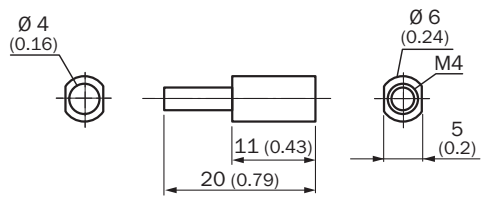

Dimensional drawing (Dimensions in mm (inch))