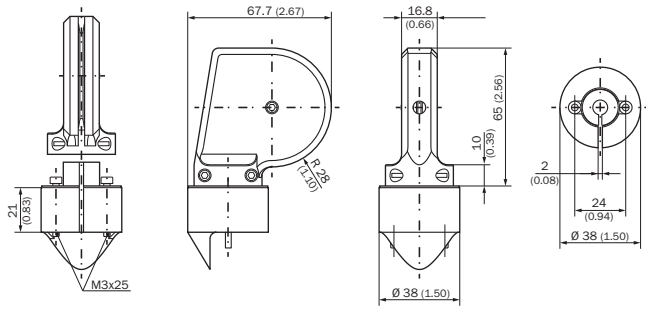

## Detailed technical data

### Technical specifications

<b>Accessory group</b>	Other mounting accessories
<b>Accessory family</b>	Others
<b>Description</b>	Wire draw deflection pulley for wire draw mechanism MRA-F080 (2m and 3m from HighLine series)

## Dimensional drawing (Dimensions in mm (inch))